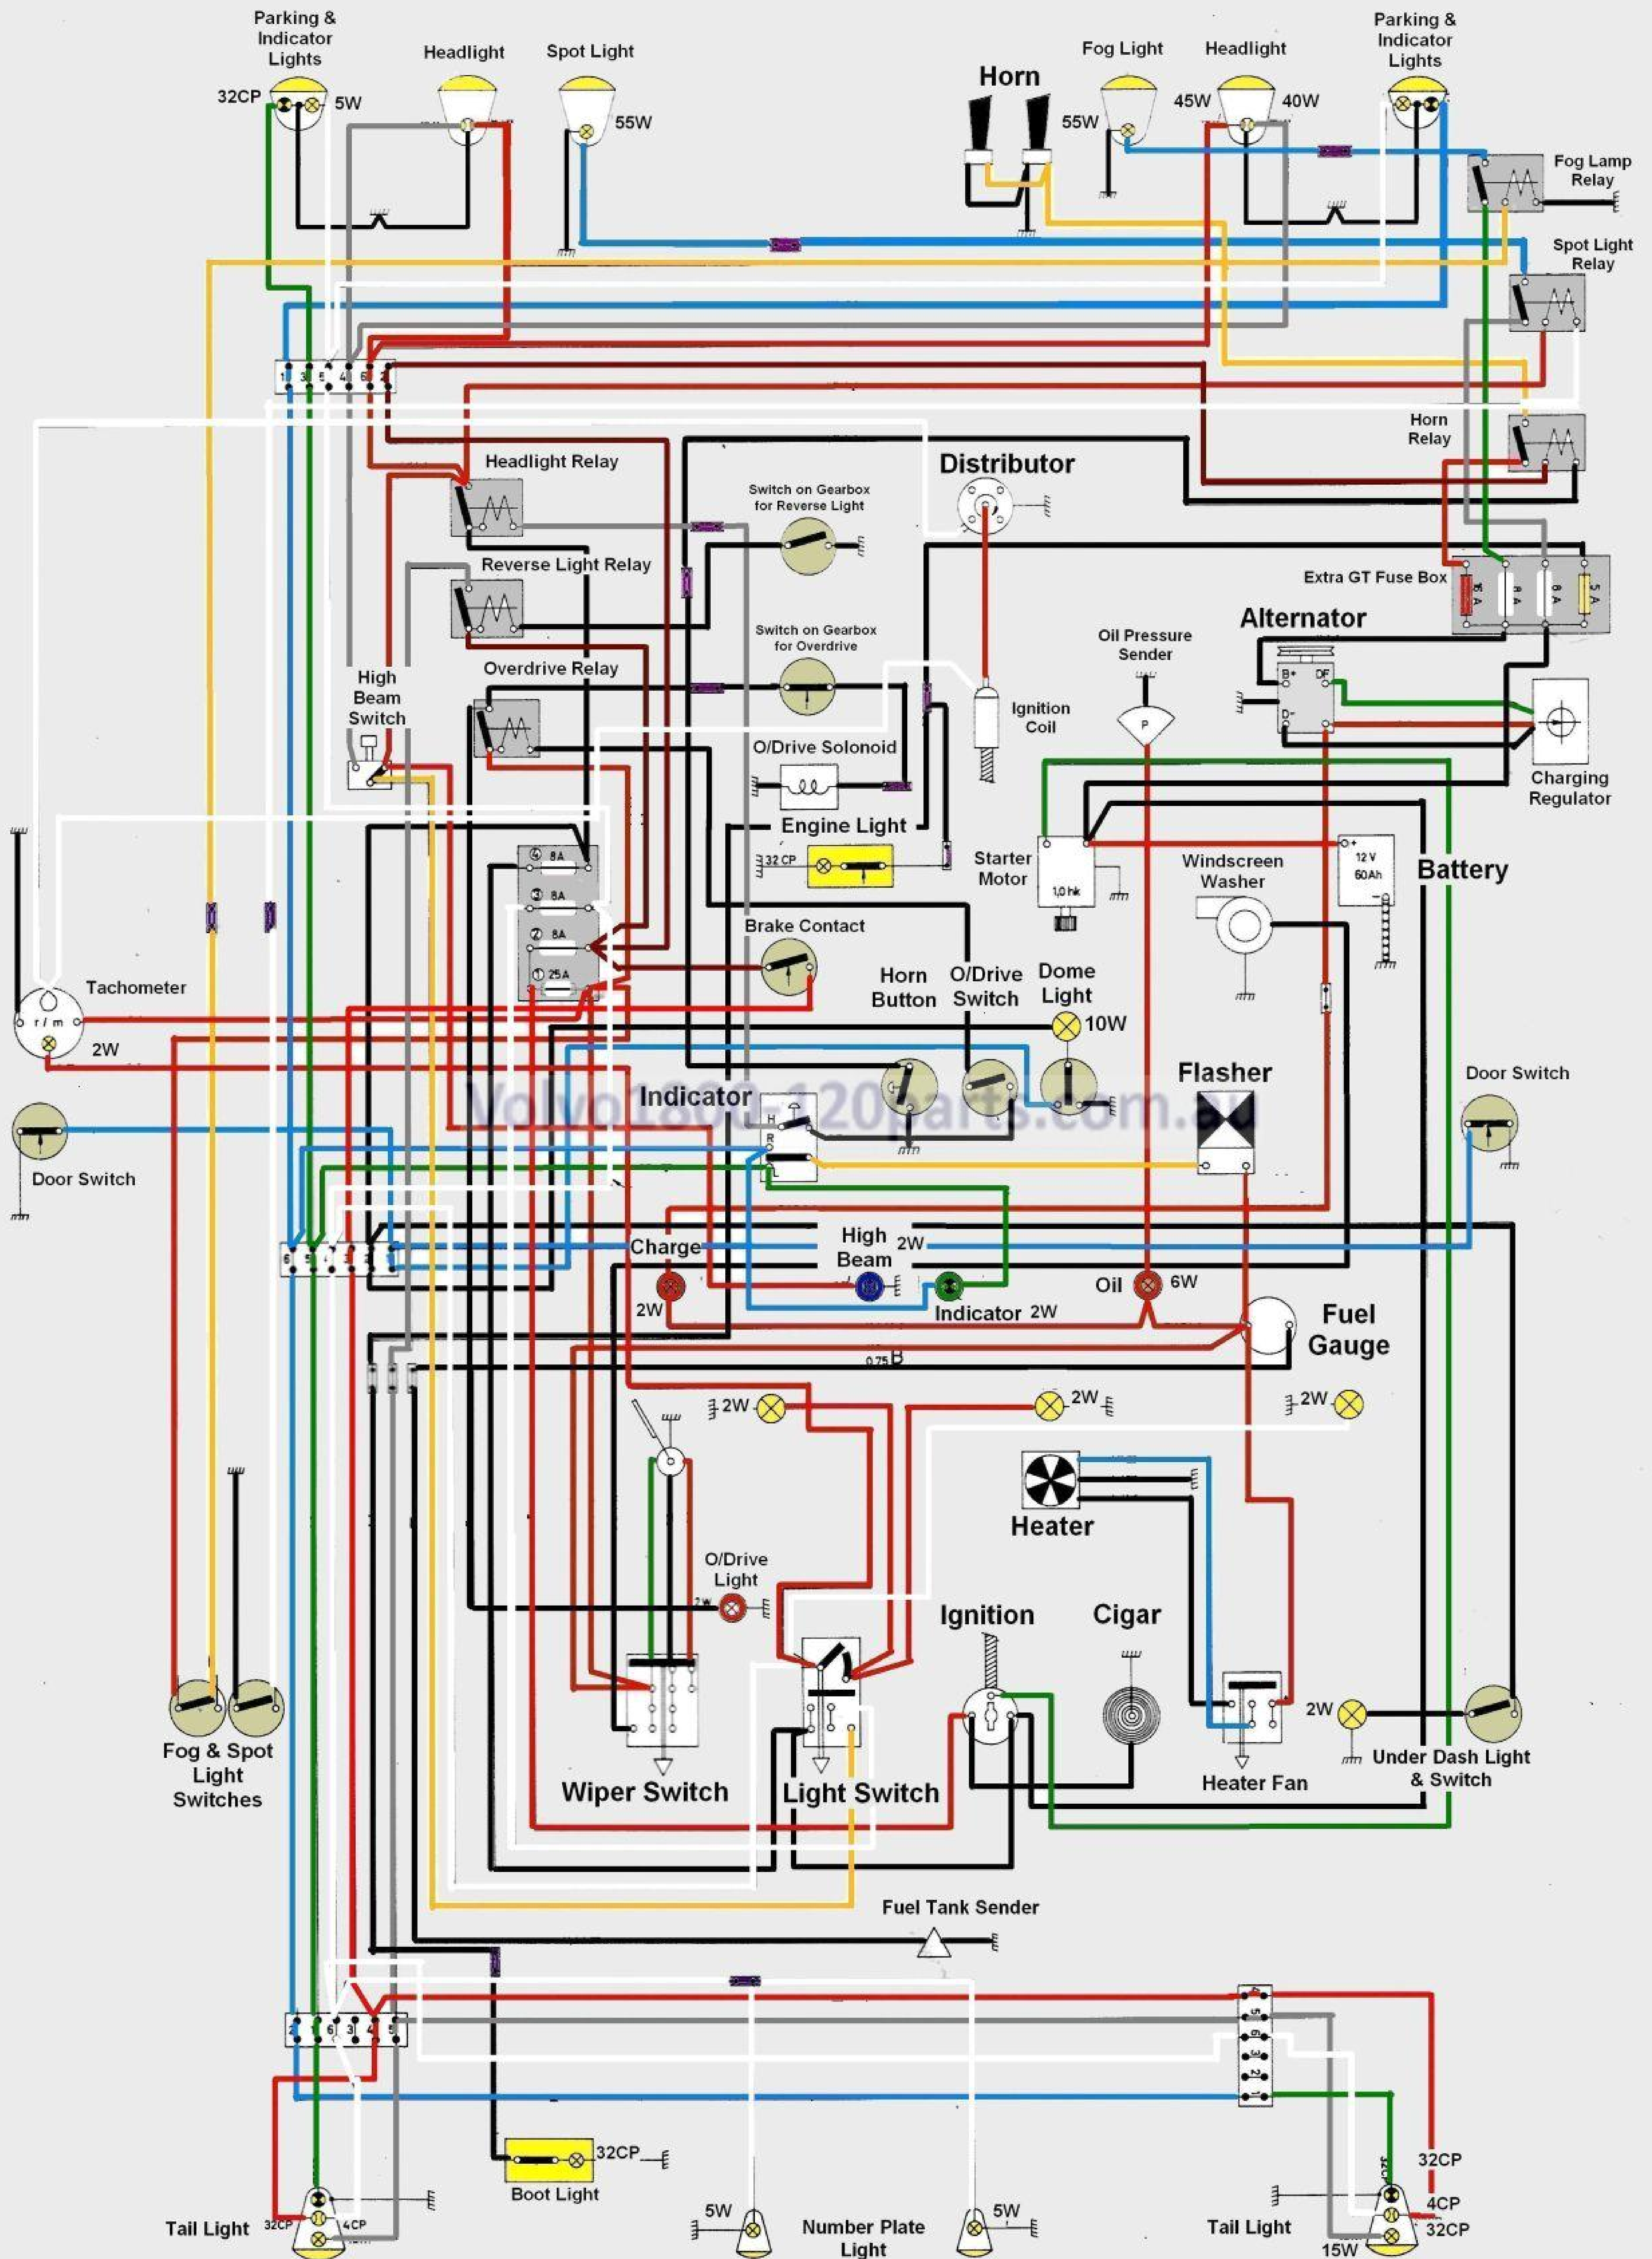

Wiring diagram Volvo 123 GT

<http://www.volvo1800-120parts.com/123gt.htm>

On a number of markets, the Volvo 123 GT is fitted with twin fog lights. Where this is the case, the wiring of the electrical system differs to a certain extent from the wiring shown above.